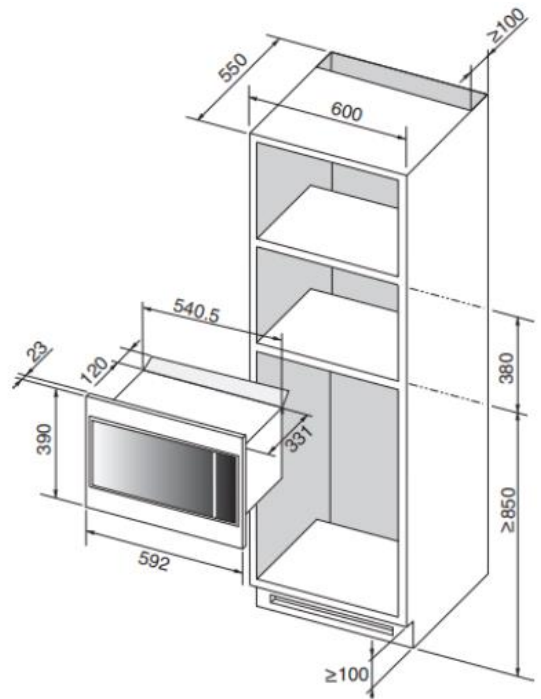

26L Solo Microwave Oven

BMS6115X

- 26 litres
- Black with stainless steel
- Stainless steel cavity
- Output power (W): 900
- Electronic knob control with digital display
- Quattro® wave system
- 5 Microwave Levels
- 3 Memo Keys
- Speed defrost
- Maxi turntable 32cm removable
- 1 x 32cm Turntable
- Built-In Kit Included
- Built-in dimensions (mm): H380 x W560 x D550
- Overall product dimensions (mm): H390 x W592 x D500