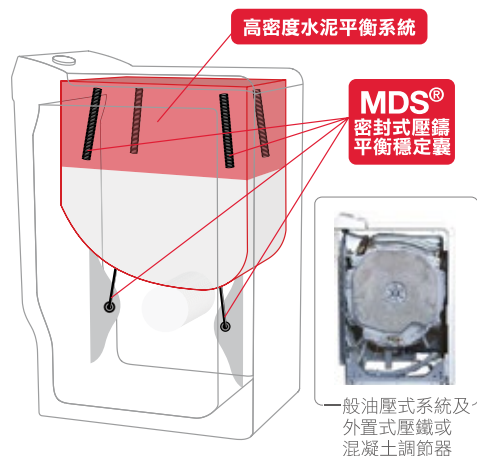

油壓式系統，只能減低上下擺動的震動，而白朗MDS®專利避震系統能把震動全方位轉移，達至徹底避震效果，不但減少燥音，操作時更加穩定。機件受全方位保護，減少組件損耗。

Compare with the hydraulic dampers commonly used in top load washers, which only reduce up-and-down shifting motion, Brandt's patented MDS® system allows shocks to be shifted to all directions to minimize vibrations, further reduce noise produced, and it is more stable when machines is running. Protection of the machine is in all-rounded, and eliminates the unnecessary parts damaged.

高科技一體化設計

Liquid cement suspension capsule

白朗上置式洗衣機的避震系統穩定囊，採用高科技注射**高密度水泥平衡系統**，設計一體化，與避震系統緊緊相靠，相比一般洗衣機只使用外露的固體水泥或金屬作避震系統，白朗的洗衣機更能長久使用，避免經過長期運作而爆裂，而且在運作時提高穩定性。

Suspension system capsule of Brandt top load washers is injected with **high density liquid cement**, the unified design system closely attached to the suspension system, unlike exposed solid cement or metal used in other washers, Brandt's washers are more durable, the system will not crack even after a long period usage, ensure high stability during the machine is running.