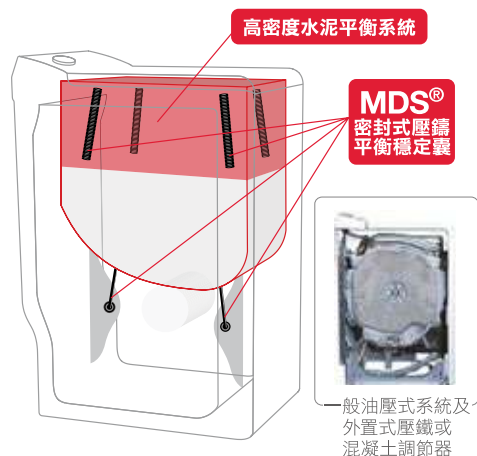

油壓式系統，只能減低上下擺動的震動，而白朗MDS®專利避震系統能把震動全方位轉移，達至徹底避震效果，不但減少燥音，操作時更加穩定。機件受全方位保護，減少組件損耗。

Compare with the hydraulic dampers commonly used in top load washers, which only reduce up-and-down shifting motion, Brandt's patented MDS® system allows shocks to be shifted to all directions to minimize vibrations, further reduce noise produced, and it is more stable when machines is running. Protection of the machine is in all-rounded, and eliminates the unnecessary parts damaged.

高科技一體化設計

Liquid cement suspension capsule

白朗上置式洗衣機的避震系統穩定囊，採用高科技注射**高密度水泥平衡系統**，設計一體化，與避震系統緊緊相靠，相比一般洗衣機只使用外露的固體水泥或金屬作避震系統，白朗的洗衣機更能長久使用，避免經過長期運作而爆裂，而且在運作時提高穩定性。

Suspension system capsule of Brandt top load washers is injected with **high density liquid cement**, the unified design system closely attached to the suspension system, unlike exposed solid cement or metal used in other washers, Brandt's washers are more durable, the system will not crack even after a long period usage, ensure high stability during the machine is running.